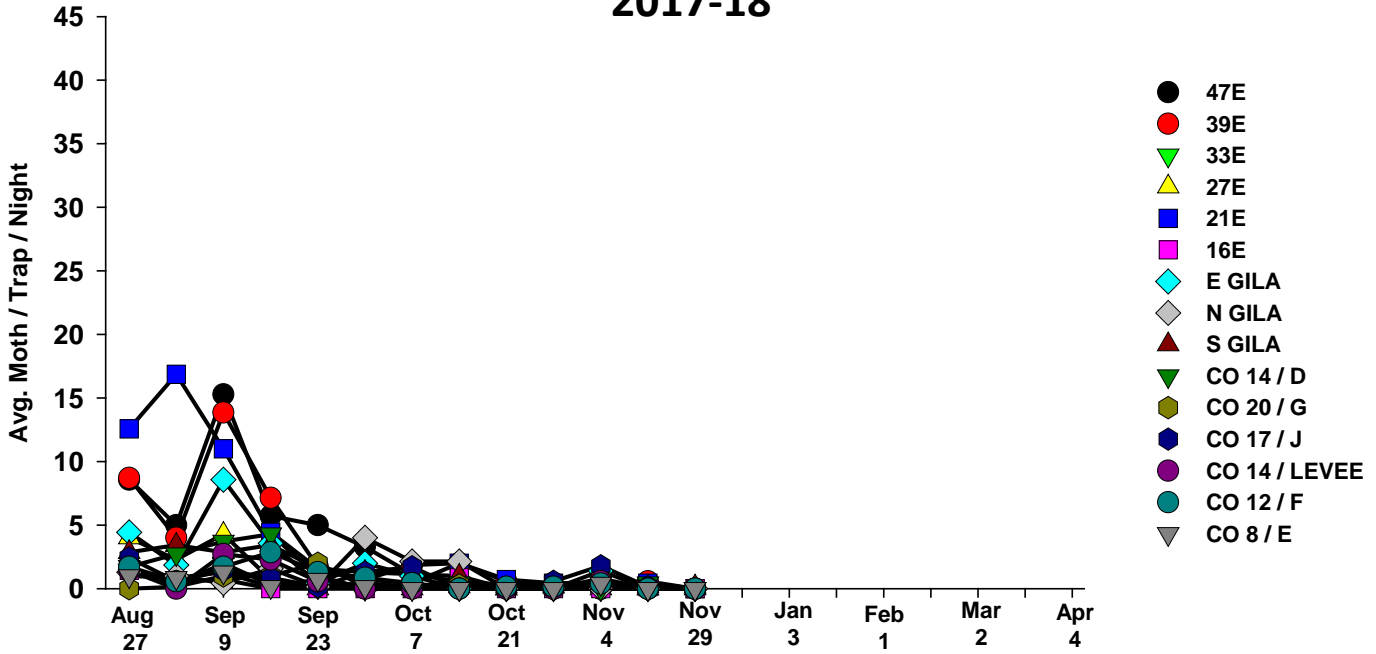

Corn Earworm

2017-18