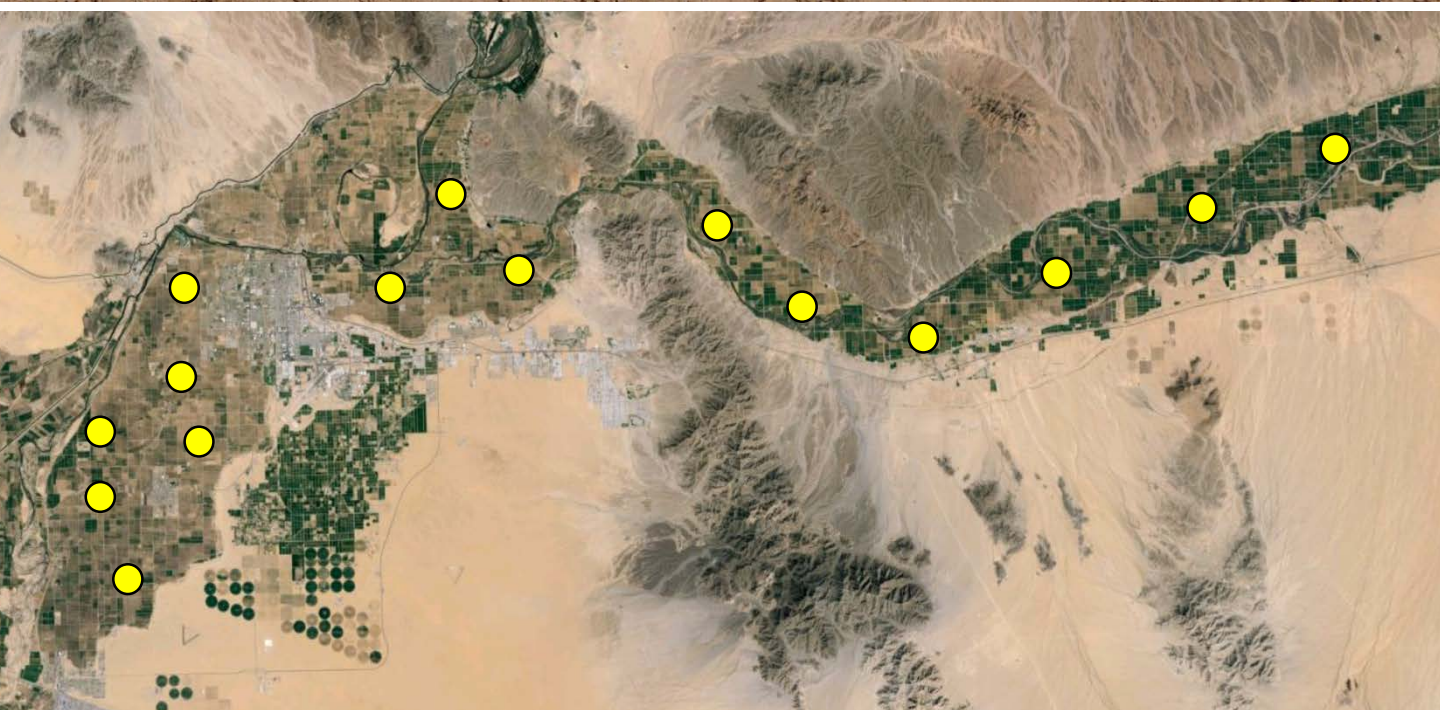

## Areawide Insect Trapping Network

The project is designed to measure the activity and movement of adult populations of a number of key pests. The project is being funded by the *Arizona Iceberg Lettuce Research Council*, and will hopefully provide an indication of when pest activity (e.g., corn earworm moth flights) is increasing based on pheromone / sticky trap captures.

The pests being monitored include: corn earworm, beet armyworm, cabbage looper using pheromone traps; aphids, thrips, leafminers and whiteflies using yellow sticky traps. Traps are checked weekly and data is available in the bi-weekly Veg IPM updates. If a PCA or grower is interested in weekly counts, those can be made available by contacting us. A total of 15 trapping locations have been established in the following areas (approximate location):

### Trap Locations

---

<b>1</b>	<b>Tacna/Texas Hill</b>	<b>47E and Co. 2 St.</b>
<b>2</b>	<b>Tacna/Roll</b>	<b>38E and Co. 4 St.</b>
<b>3</b>	<b>Roll/Wellton</b>	<b>33E and Co. 7 St.</b>
<b>4</b>	<b>Wellton</b>	<b>27E and Co. 10 St.</b>
<b>5</b>	<b>Dome Valley</b>	<b>21E and Co. 8 St.</b>
<b>6</b>	<b>Dome Valley</b>	<b>17E and Co. 6 St.</b>
<b>7</b>	<b>East Gila Valley</b>	<b>10E and Hwy 95</b>
<b>8</b>	<b>North Gila Valley</b>	<b>Laguna Dam Rd and Co. 3 St</b>
<b>9</b>	<b>South Gila Valley</b>	<b>5E and 24 st.</b>
<b>10</b>	<b>Yuma Valley</b>	<b>Co. 14 and Ave D</b>
<b>11</b>	<b>Yuma Valley</b>	<b>Co. 19 and Ave G</b>
<b>12</b>	<b>Yuma Valley</b>	<b>Co. 21 and Ave I</b>
<b>13</b>	<b>Yuma Valley</b>	<b>Co. 15 and Ave H</b>
<b>14</b>	<b>Yuma Valley</b>	<b>Co. 12 and Ave F</b>
<b>15</b>	<b>Yuma Valley</b>	<b>Co. 8 and Ave E</b>

# Area-wide Insect Trapping Network

North Gila Valley