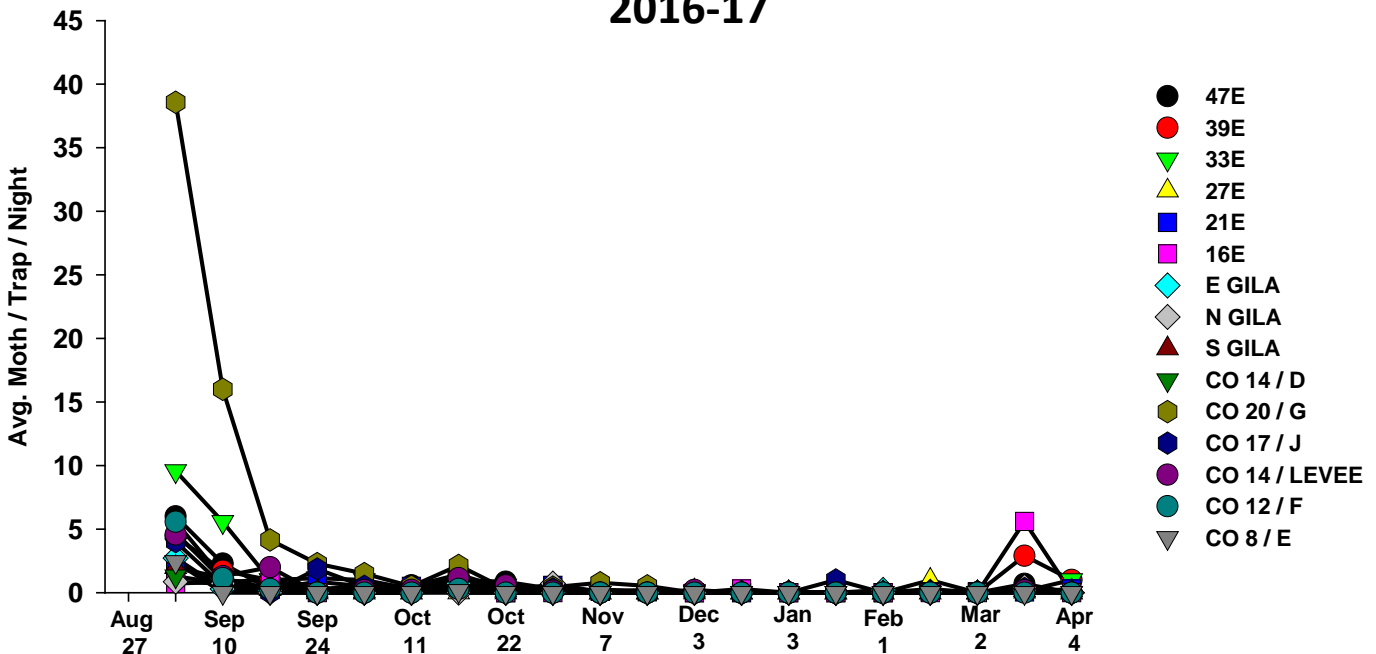

The pests being monitored include: corn earworm, beet armyworm, cabbage looper using pheromone traps; aphids, thrips, leafminers and whiteflies using yellow sticky traps. Traps are checked weekly and data is available in the bi-weekly Veg IPM updates. If a PCA or grower is interested in weekly counts, those can be made available by contacting us. A total of 15 trapping locations have been established in the following areas (approximate location):

# Area-wide Insect Trapping Network

North Gila Valley

### Corn Earworm

2017-18

### Corn Earworm

2016-17